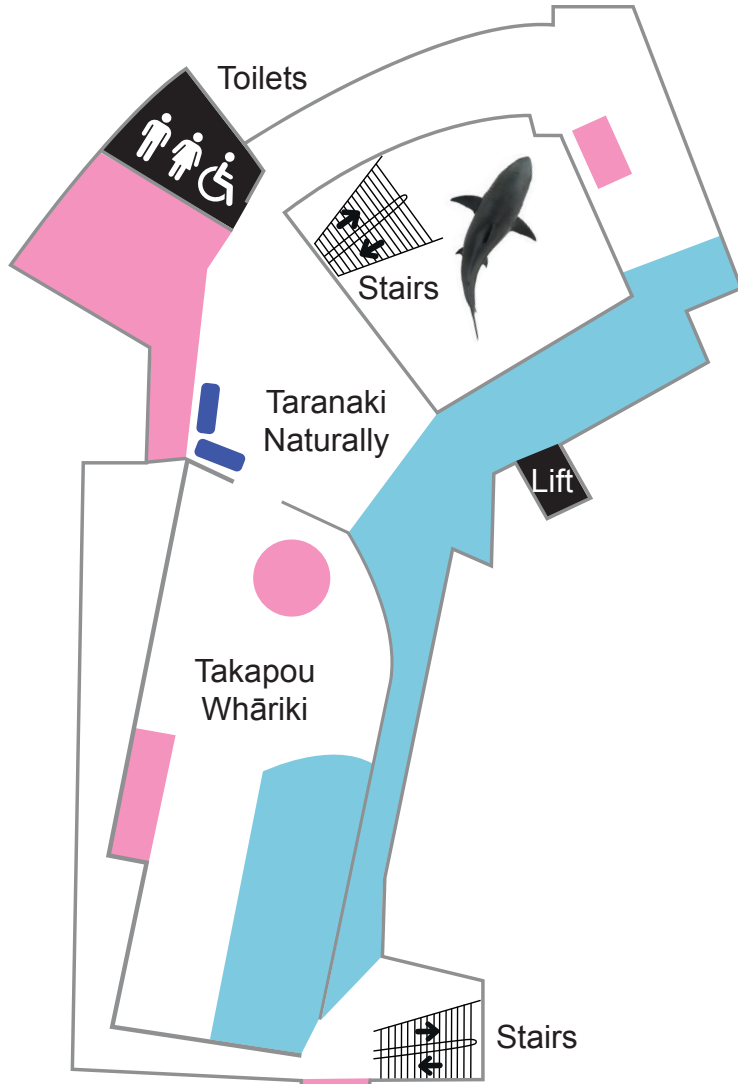

Sensory Friendly Puke Ariki

Museum Level 1

Sensory Friendly Puke Ariki

Temporary Gallery

-  **HIGH SENSORY AREAS**
Noisy and sensory intense.
(Flashing lights and motion activated sound.)
-  **LOW SENSORY AREAS**
Quieter and cooler
-  **Seating**

Sensory Friendly Puke Ariki

Museum Level 2

-  HIGH SENSORY AREAS
Noisy and sensory intense
-  LOW SENSORY AREAS
Quieter and cooler
-  Seating

Library

Sensory Friendly Puke Ariki

Rapua! Discover it! Children's and Youth Library

-  HIGH SENSORY AREAS
Noisy and sensory intense
-  LOW SENSORY AREAS
Quieter and cooler
-  Seating