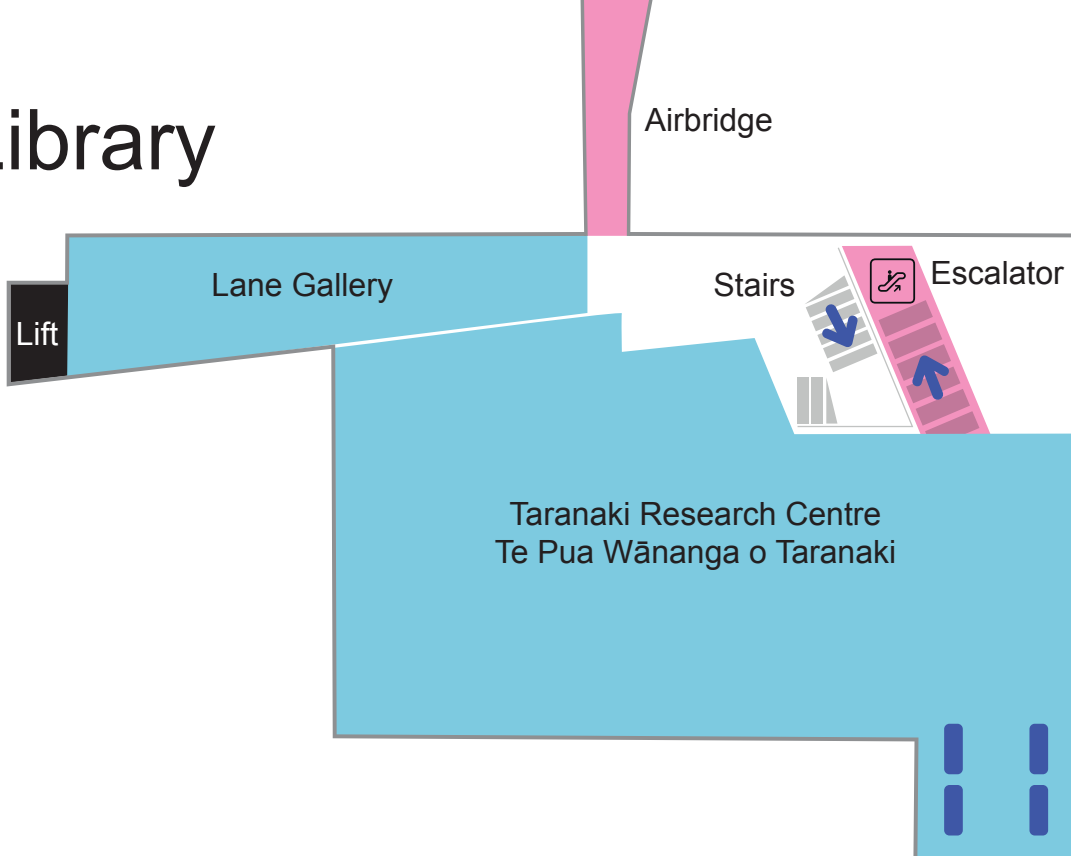

Sensory Friendly Puke Ariki

Museum Level 1

Sensory Friendly Puke Ariki

Temporary Gallery

-  **HIGH SENSORY AREAS**
Noisy and sensory intense.
(Flashing lights and motion activated sound.)
-  **LOW SENSORY AREAS**
Quieter and cooler
-  **Seating**

Sensory Friendly Puke Ariki

Museum Level 2

-  HIGH SENSORY AREAS
Noisy and sensory intense
-  LOW SENSORY AREAS
Quieter and cooler
-  Seating

Library

Sensory Friendly Puke Ariki

Rapua! Discover it! Children's and Youth Library

-  HIGH SENSORY AREAS
Noisy and sensory intense
-  LOW SENSORY AREAS
Quieter and cooler
-  Seating