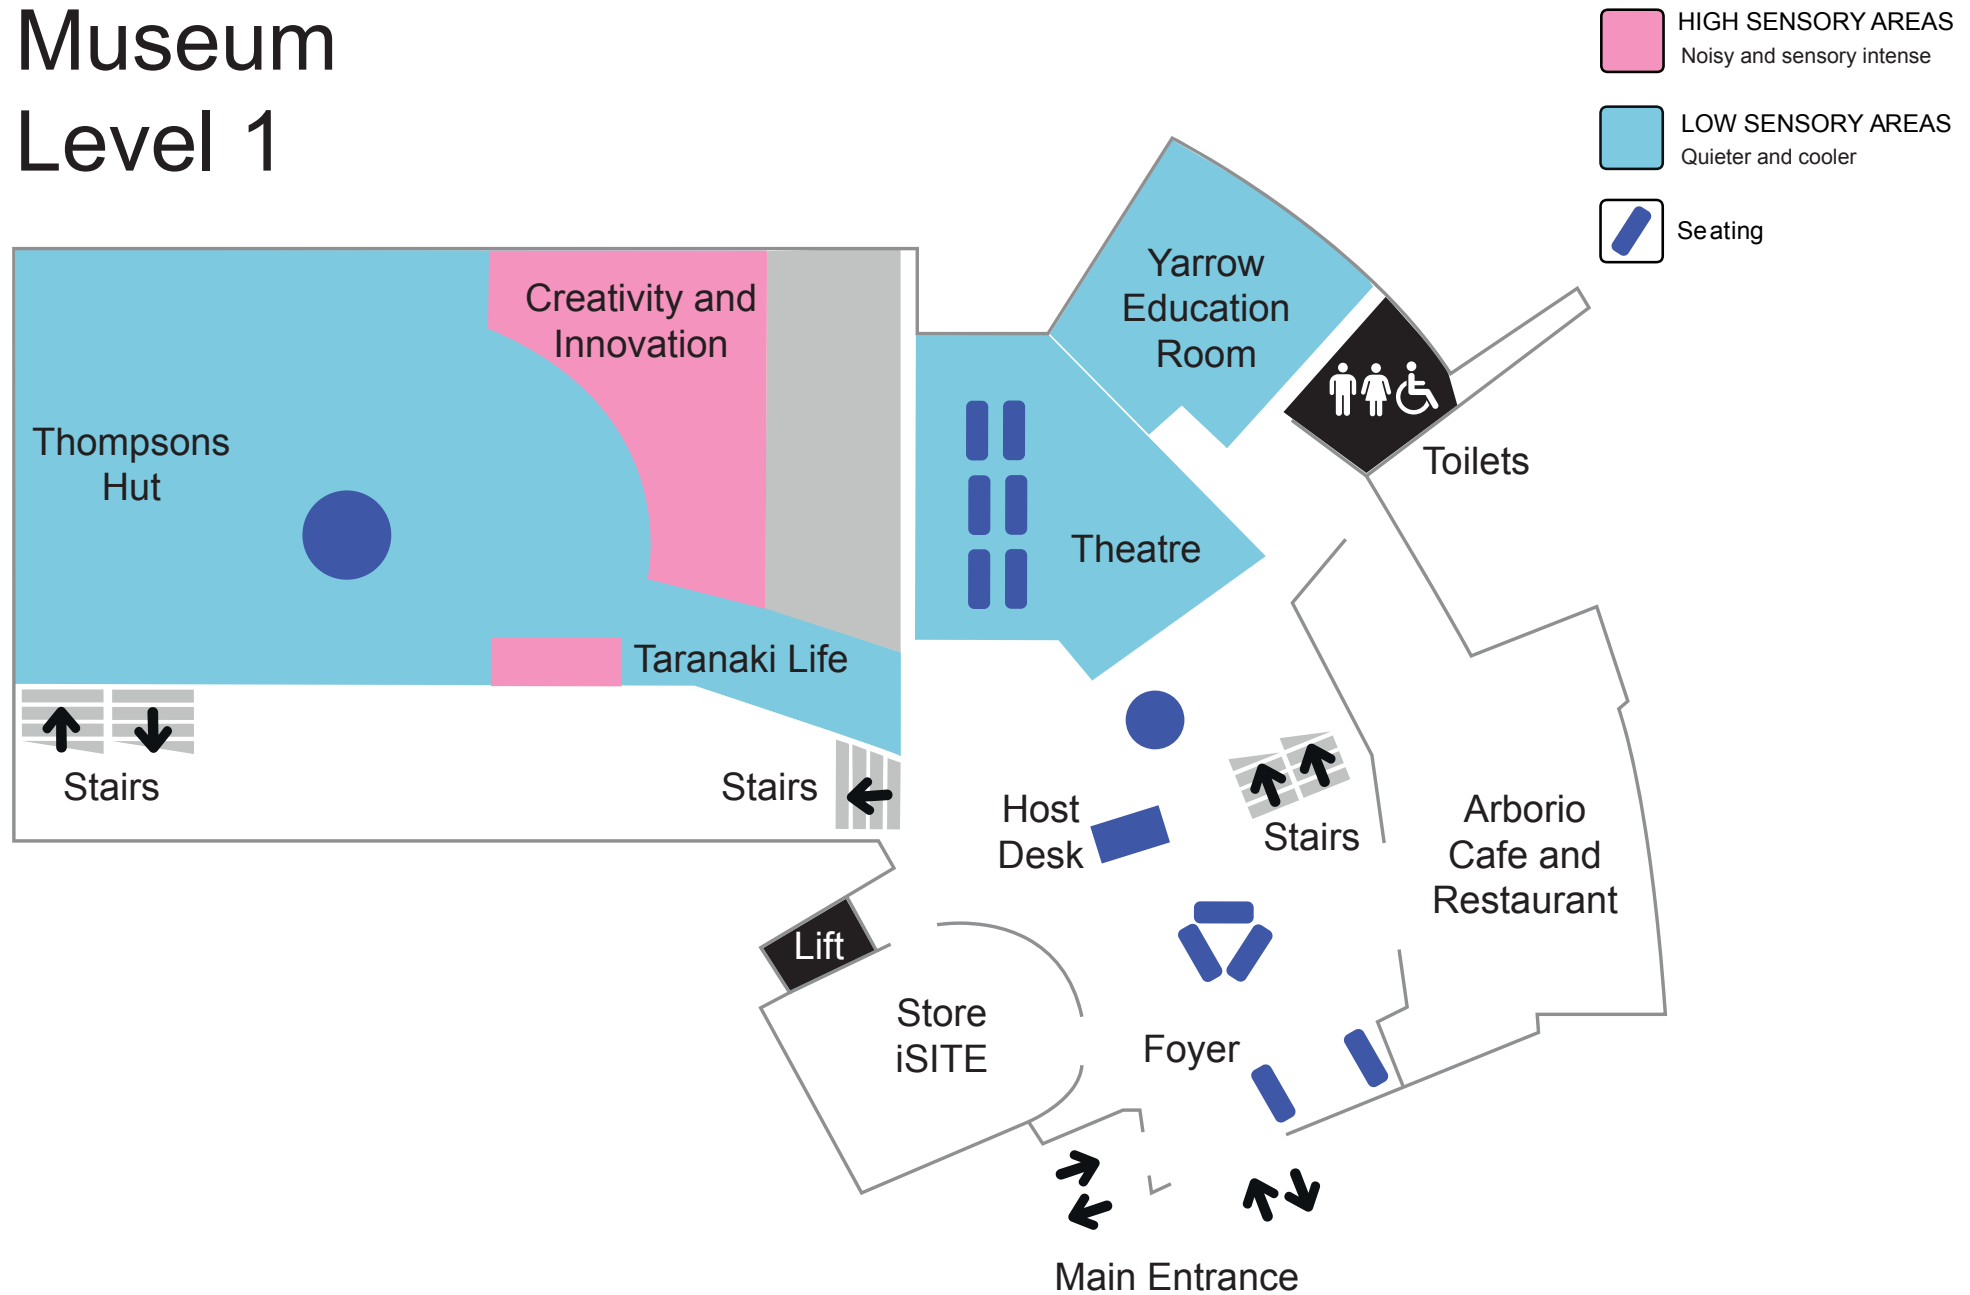

Sensory Friendly Puke Ariki

Museum Level 1

Sensory Friendly Puke Ariki

Temporary Gallery

-  **HIGH SENSORY AREAS**
Noisy and sensory intense.
(Flashing lights and motion activated sound.)
-  **LOW SENSORY AREAS**
Quieter and cooler
-  **Seating**

Sensory Friendly Puke Ariki

Museum Level 2

-  HIGH SENSORY AREAS
Noisy and sensory intense
-  LOW SENSORY AREAS
Quieter and cooler
-  Seating

Library

Sensory Friendly Puke Ariki

Rapua! Discover it! Children's and Youth Library

-  HIGH SENSORY AREAS
Noisy and sensory intense
-  LOW SENSORY AREAS
Quieter and cooler
-  Seating