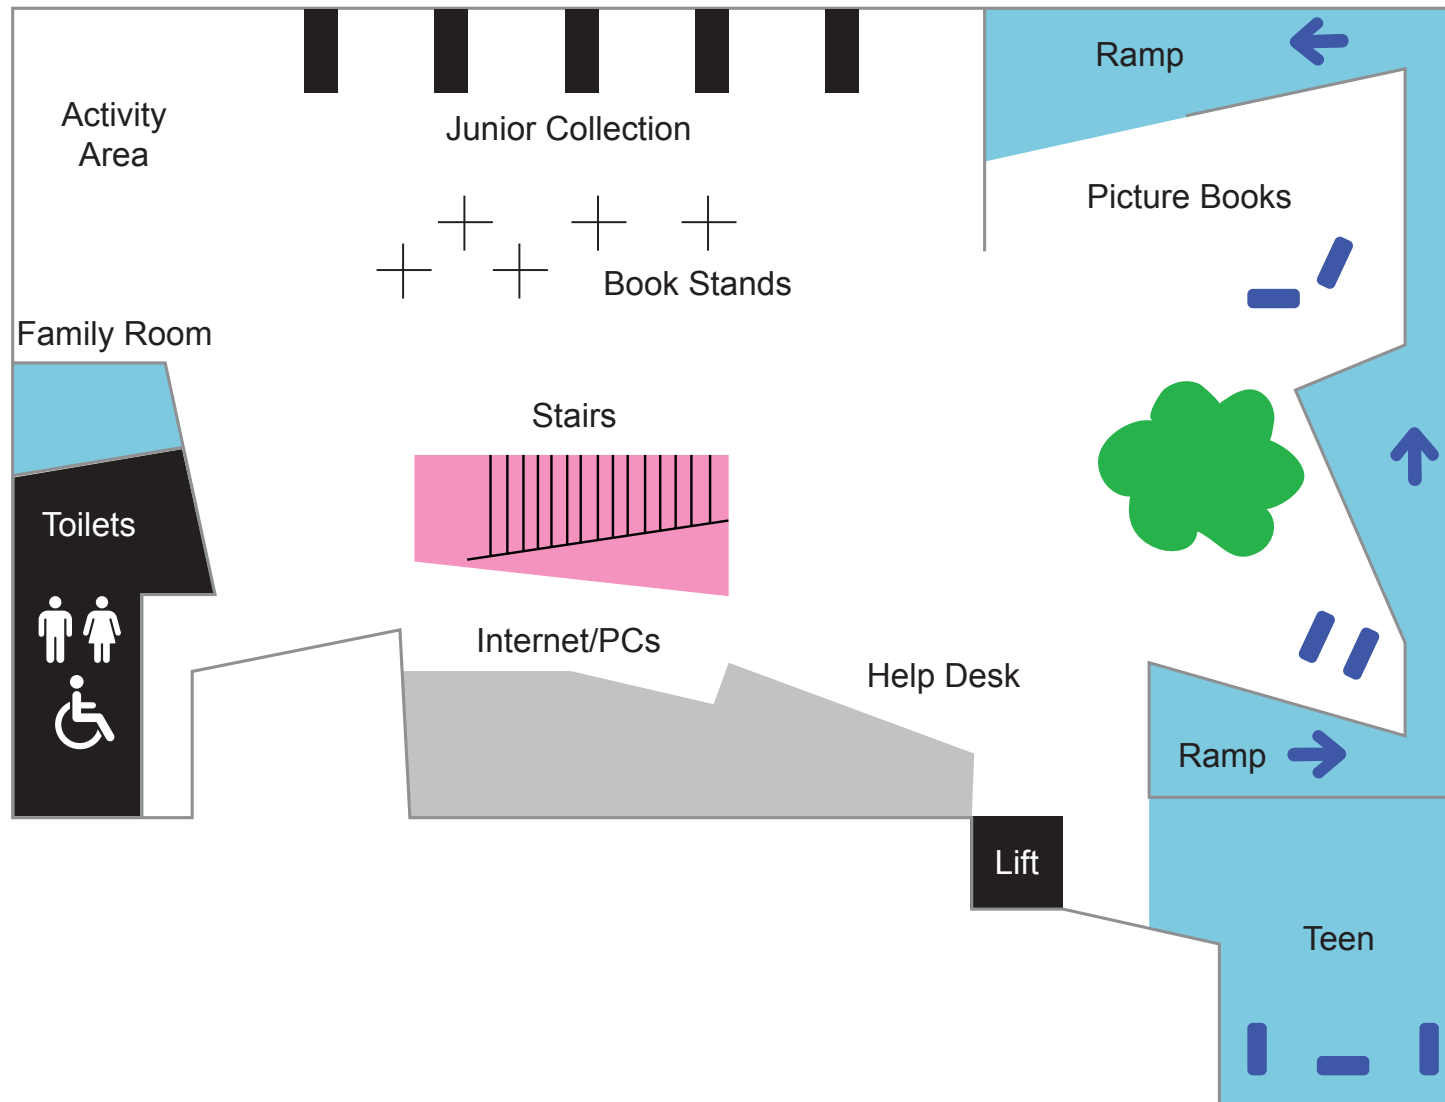

Sensory Friendly Puke Ariki

Museum Level 1

Sensory Friendly Puke Ariki

Temporary Gallery

-  **HIGH SENSORY AREAS**
Noisy and sensory intense.
(Flashing lights and motion activated sound.)
-  **LOW SENSORY AREAS**
Quieter and cooler
-  **Seating**

Sensory Friendly Puke Ariki

Museum Level 2

-  HIGH SENSORY AREAS
Noisy and sensory intense
-  LOW SENSORY AREAS
Quieter and cooler
-  Seating

Library

Sensory Friendly Puke Ariki

Rapua! Discover it! Children's and Youth Library

-  HIGH SENSORY AREAS
Noisy and sensory intense
-  LOW SENSORY AREAS
Quieter and cooler
-  Seating